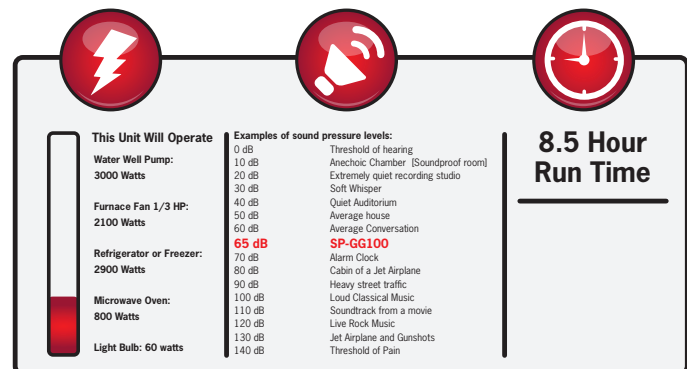

STEELE
products

SP-GG100

2 Stroke Generator

1000 Watts

- 2HP 2 stroke OHV engine
- Runs 8.5hrs at 1/2 load
- Operating noise 65dB
- One AC 120V outlets, 1-12V DC
- Lightweight & compact
- EPA approved

Peak Power	1000w
Rated Power	850w
AC Rated Current	7A @ 120
DC Rated Current	8.3A
Fuel Tank	1.2 Gallons
Fuel Type	Gasoline/Oil
Start	Recoil Start

**8.5 Hour
Run Time**

Model	SP-GG100
Weight	46.2 lbs
Dimensions	15.5"x13.8"x13.2"
UPC	8 52055 00500 0

www.steele-products.com